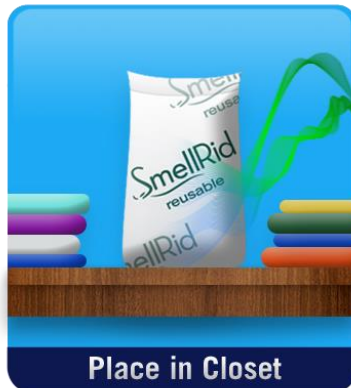

How to Use SmellRid™ Reusable Pouches in Medium Spaces (25-50 Sq. Ft.)

1. OPEN PACKET & REMOVE SMELLRID™ POUCH

2. SIMPLY SET SMELLRID™ POUCHES NEAR ODOR

3. REJUVINATE SMELLRID™ POUCHES BY PLACING IN DIRECT SUNLIGHT FOR A DAY & REUSE